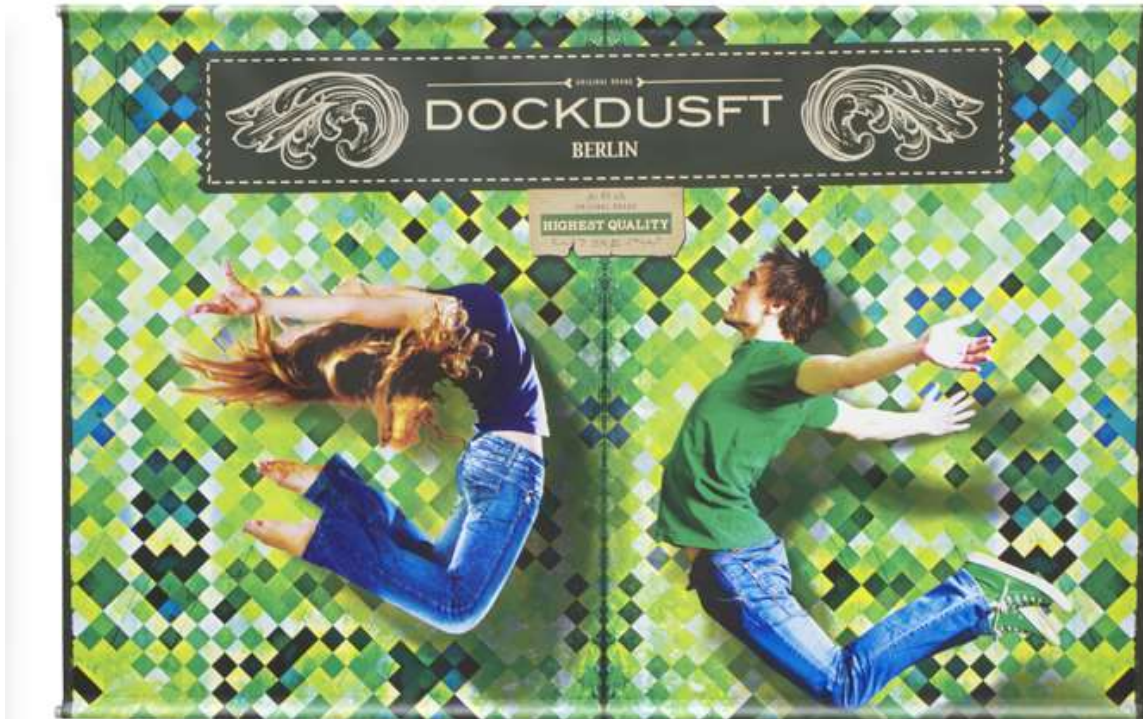

Wide format canvas drop sign

HP Latex canvas – 2-sided