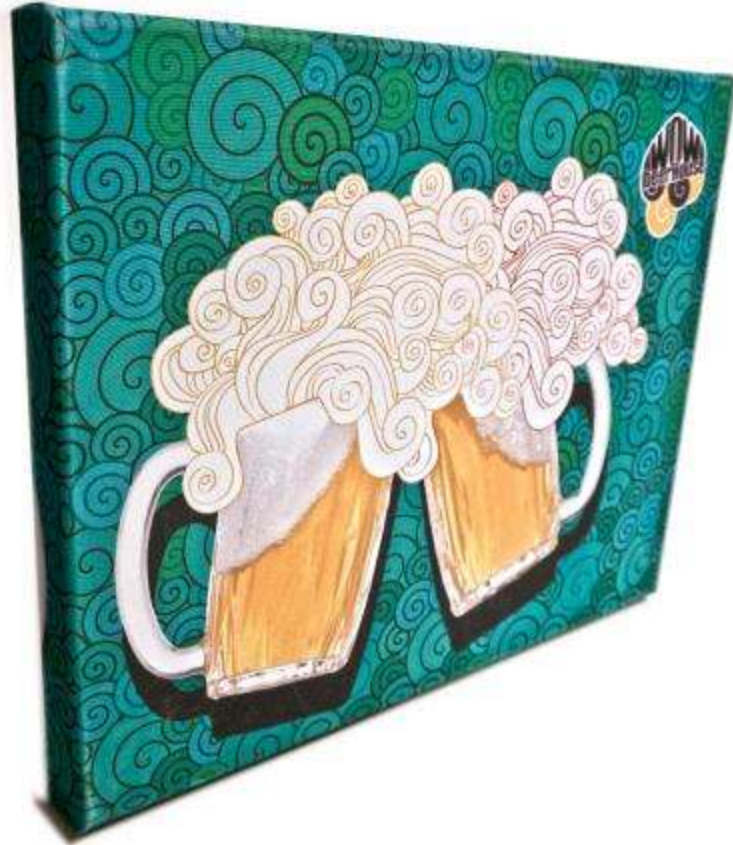

Framed textile for decoration

HP Latex textile