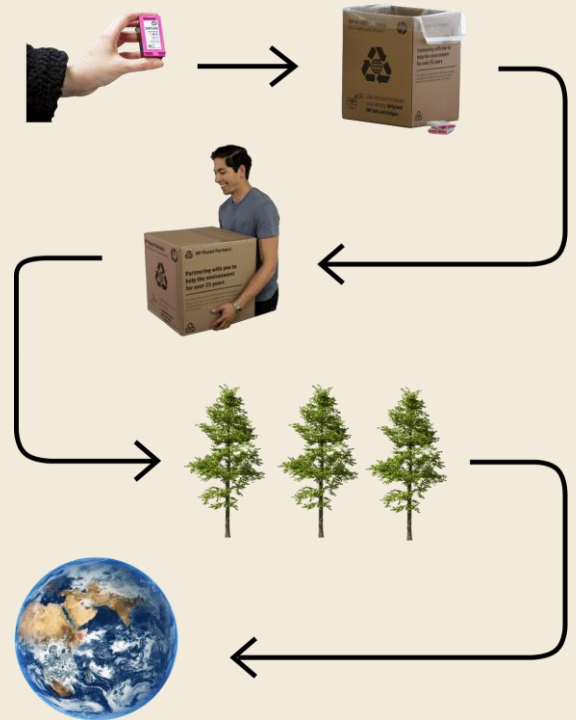

Together we can help

precious resources

don't go to waste