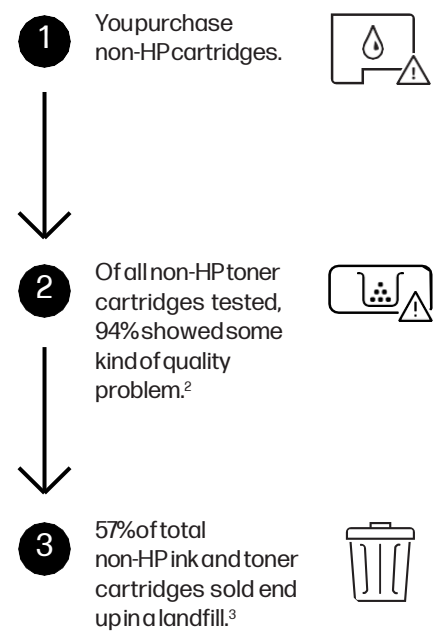

Circular closed-loop economy

Linear economy

Bring used products back to life

In HP's closed-loop process, almost every part of the ink or toner cartridge is either recycled or reused; nothing goes to a landfill. HP combines cartridges returned through HP Planet Partners with other plastics, such as reclaimed ocean-bound plastic bottles, to make new Original HP Printer Cartridges. Programme availability varies. See hp.com/hprecycle.