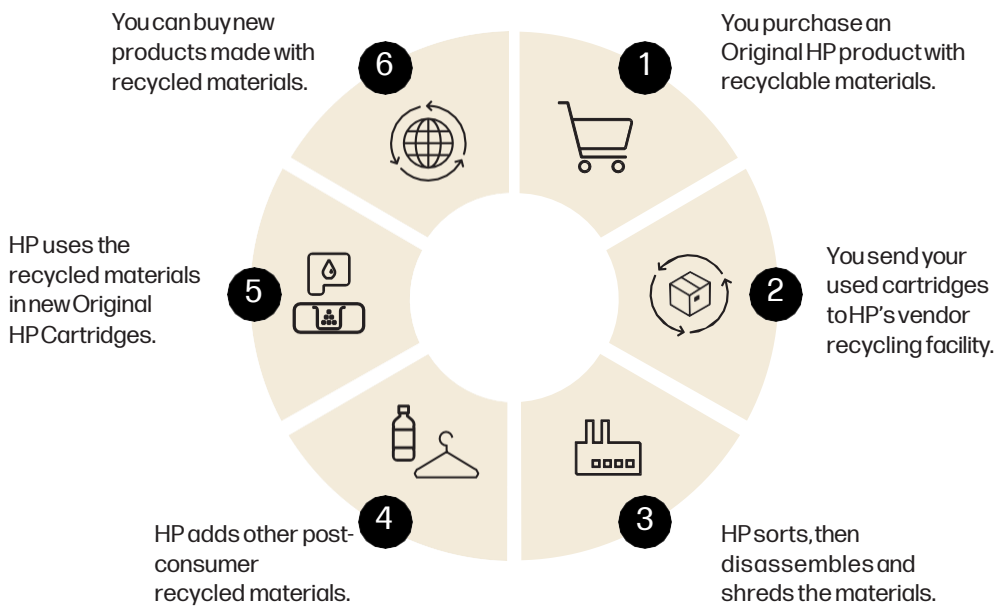

By recycling your e-waste, you are helping reduce the environmental impact of electronic waste and greenhouse gas emissions, and support a more sustainable, circular economy.

Together we can help

precious resources

don't go to waste

HP closed-loop recycling

When you choose Original HP Cartridges and recycle through HP Planet Partners, you become part of a more circular, sustainable system—where materials are reused to make new products and help keep plastics out of landfills.¹

Circular closed-loop economy

Linear economy

Bring used products back to life

In HP's closed-loop process, almost every part of the ink or toner cartridge is either recycled or reused; nothing goes to a landfill. HP combines cartridges returned through HP Planet Partners with other plastics, such as reclaimed ocean-bound plastic bottles, to make new Original HP Printer Cartridges. Programme availability varies. See hp.com/hprecycle.

Return HP cartridges in a variety of ways³

Mail it back

Order free shipping labels, envelopes, or boxes for an easy pack-and-ship experience

Box delivery & collection

Order box delivery and pick-up services for bulk quantities. Services available may differ depending on the country. To request HP's supplies recycling service, go to hp.com/hprecycle.